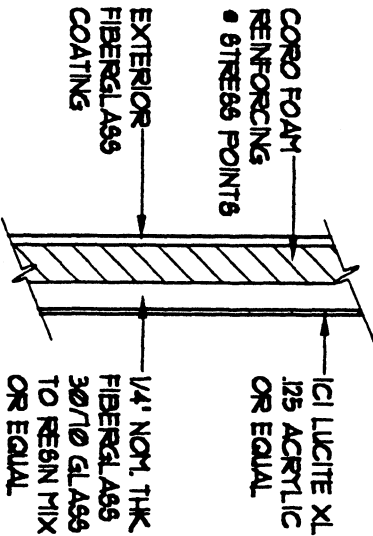

PLAN
SCALE: 1/2"=1'-0"

SECTION - AA
SCALE: 1/2"=1'-0"

MODEL NO. NS-208

SPECIFICATIONS

- 18" X 14" W X 30" DEEP
- WATER VOLUME - 300± GAL.
- SEATS 5 ADULTS
- 2 SOFA CONTOURS
- 2 LOUNGE CONTOURS
- 1 HAYMOCK CONTOUR
- SLIP RESISTANT STEP & BOTTOM
- SHIP WEIGHT 450 LBS.± W/ CRATE

TYP. WALL SECTION
NOT TO SCALE

REVISIONS	BY

**SPECIFICATION DRAWING FOR
BRADFORD WHIRLPOOL SPA
MODEL NO. NS-208**

BAKER MFG. CORP.

Manufacturers of:
Spillway Spas • Natural Spas
Natural Whirlpool Baths
7460 Chancellor Drive
Orlando, FL 32809

DATE
11-15-91

SCALE
AS NOTED

DRAWN BY
RKN

APPROVED BY
TC

DRAWING NUMBER

5-28