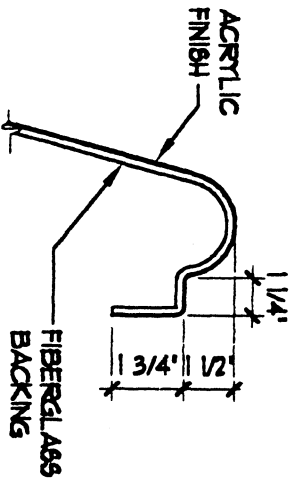

PLAN
SCALE: 1/2"=1'-0"

SECTION - AA
SCALE: 1/2"=1'-0"

MODEL NO. NS-208

SPECIFICATIONS

- 18" X 14" W X 30" DEEP
- WATER VOLUME - 300± GAL.
- SEATS 5 ADULTS
- 2 SOFA CONTOURS
- 2 LOUNGE CONTOURS
- 1 HAYMOCK CONTOUR
- SLIP RESISTANT STEP & BOTTOM
- SHIP WEIGHT 450 LBS.± W/ CRATE

TYP. WALL SECTION
NOT TO SCALE

REVISIONS	BY

**SPECIFICATION DRAWING FOR
BRADFORD WHIRLPOOL SPA
MODEL NO. NS-208**

BAKER MFG. CORP.

Manufacturers of:
Spillway Spas • Natural Spas
Natural Whirlpool Baths
7460 Chancellor Drive
Orlando, FL 32809

DATE
11-15-91

SCALE
AS NOTED

DRAWN BY
RKN

APPROVED BY
TC

DRAWING NUMBER

5-28