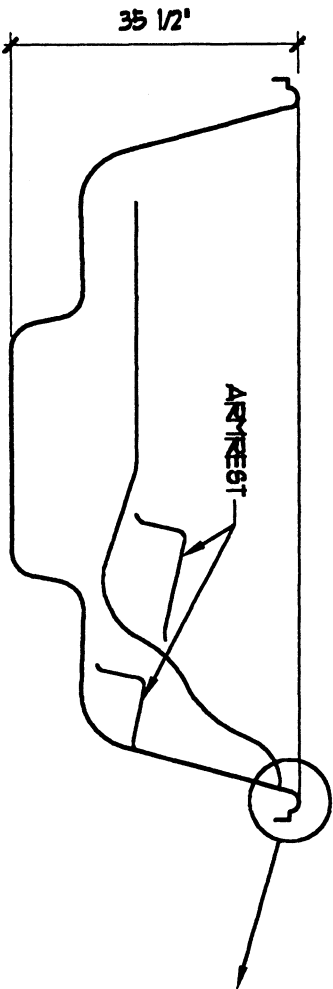

**PLAN**  
SCALE: 1/2"=1'-0"

**SECTION - AA**  
SCALE: 1/2"=1'-0"

**SPECIFICATIONS**

- 92" L X 92" W X 35 1/2" DEEP
- WATER VOLUME - 420± GAL.
- SEATS 5 ADULTS
- 2 SOFA CONTOURS
- 2 LOUNGE CONTOURS
- 1 HANNOCK CONTOUR

- SLIP RESISTANT STEP & BOTTOM
- SHIP WEIGHT 550 LBS.± W/ CRATE

**TYP. WALL SECTION**  
NOT TO SCALE

MODEL NO. **NS-206**

REVISIONS	BY

**SPECIFICATION DRAWING FOR**  
**NEUPORT WHIRLPOOL SPA**  
**MODEL NO. NS-206**