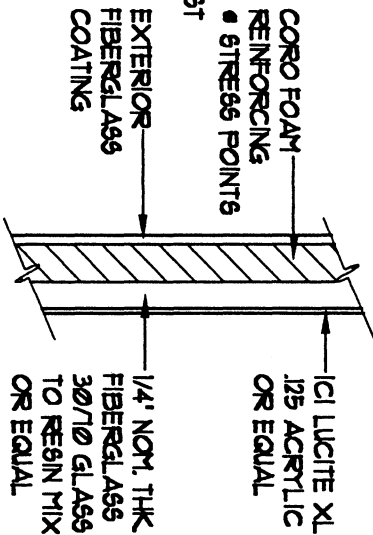

**PLAN**  
SCALE: 1/2"=1'-0"

**SECTION - AA**  
SCALE: 1/2"=1'-0"

**SPECIFICATIONS**

- 92" L X 92" W X 35 1/2" DEEP
- WATER VOLUME - 420± GAL.
- SEATS 5 ADULTS
- 2 SOFA CONTOURS
- 2 LOUNGE CONTOURS
- 1 HANNOCK CONTOUR

- SLIP RESISTANT STEP & BOTTOM
- SHIP WEIGHT 550 LBS.± W/ CRATE

**TYP. WALL SECTION**  
NOT TO SCALE

MODEL NO. **NS-206**

REVISIONS	BY

**SPECIFICATION DRAWING FOR**  
**NEUPORT WHIRLPOOL SPA**  
**MODEL NO. NS-206**