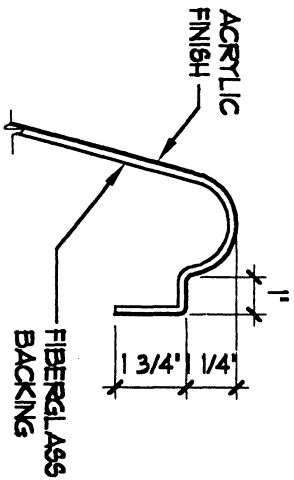

**PLAN**  
SCALE: 1/2"=1'-0"

**SECTION - AA**  
SCALE: 1/2"=1'-0"

**SPECIFICATIONS**

- 92" L X 92" W X 35 1/2" DEEP
- WATER VOLUME - 420± GAL.
- SEATS 5 ADULTS
- 2 SOFA CONTOURS
- 2 LOUNGE CONTOURS
- 1 HANNOCK CONTOUR

- SLIP RESISTANT STEP & BOTTOM
- SHIP WEIGHT 550 LBS.± W/ CRATE

**TYP. WALL SECTION**  
NOT TO SCALE

MODEL NO. **NS-206**

REVISIONS	BY

**SPECIFICATION DRAWING FOR**  
**NEUPORT WHIRLPOOL SPA**  
**MODEL NO. NS-206**